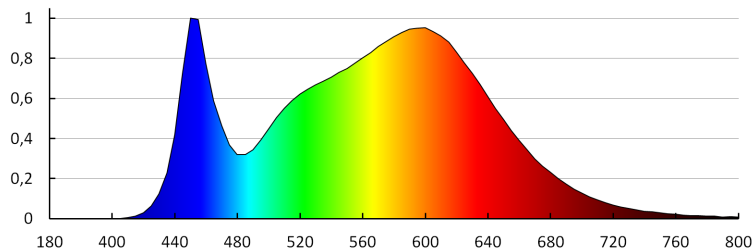

ADDITIONAL INFORMATION:

- AVAR 62x62 is intended for an alternative size of ceiling systems (625mmx625mm)

KANLUX S.A. (kat 26770) AVAR 6060 40W-NW / Krzywa rozsyłu światła (biegunowo)