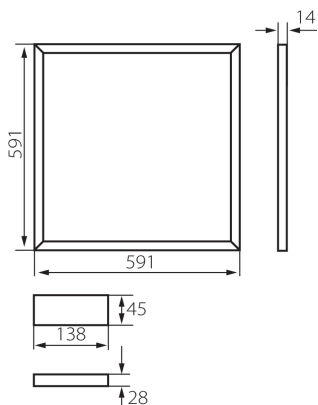

LED lighting frame