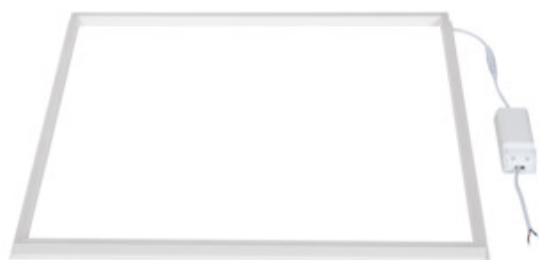

LED lighting frame

5905339267702

LED panels are very popular lighting elements in office interiors. Due to their durability, energy efficiency and aesthetics, they have replaced extent raster luminaires to a large. Kanlux AVAR LED is a new dimension in LED panels distinguished by modern technology and the shape of frame which emits intense and impressive light.

GENERAL DATA:

Colour: white

Place of assembly: Recessed mount in the ceiling

Place of application: Indoors

Minimum distance from the illuminated object: 0,5m

Compatible with a dimmer: no

The product is not suitable to be covered with a heat-insulating material: yes

Feeder included: yes

Length [mm]: 591

Width [mm]: 591

Height [mm]: 14

Integrated LED light source: yes

TECHNICAL DATA:

Rated voltage [V]: 220-240 AC

Rated frequency [Hz]: 50

Maximum power [W]: 40

Class of protection against electric shock: II

Lampshade material: plastic

Diode type: LED SMD

Luminous flux [lm]: 3600

Colour temperature: white

Correlated colour temperature [K]: 4000